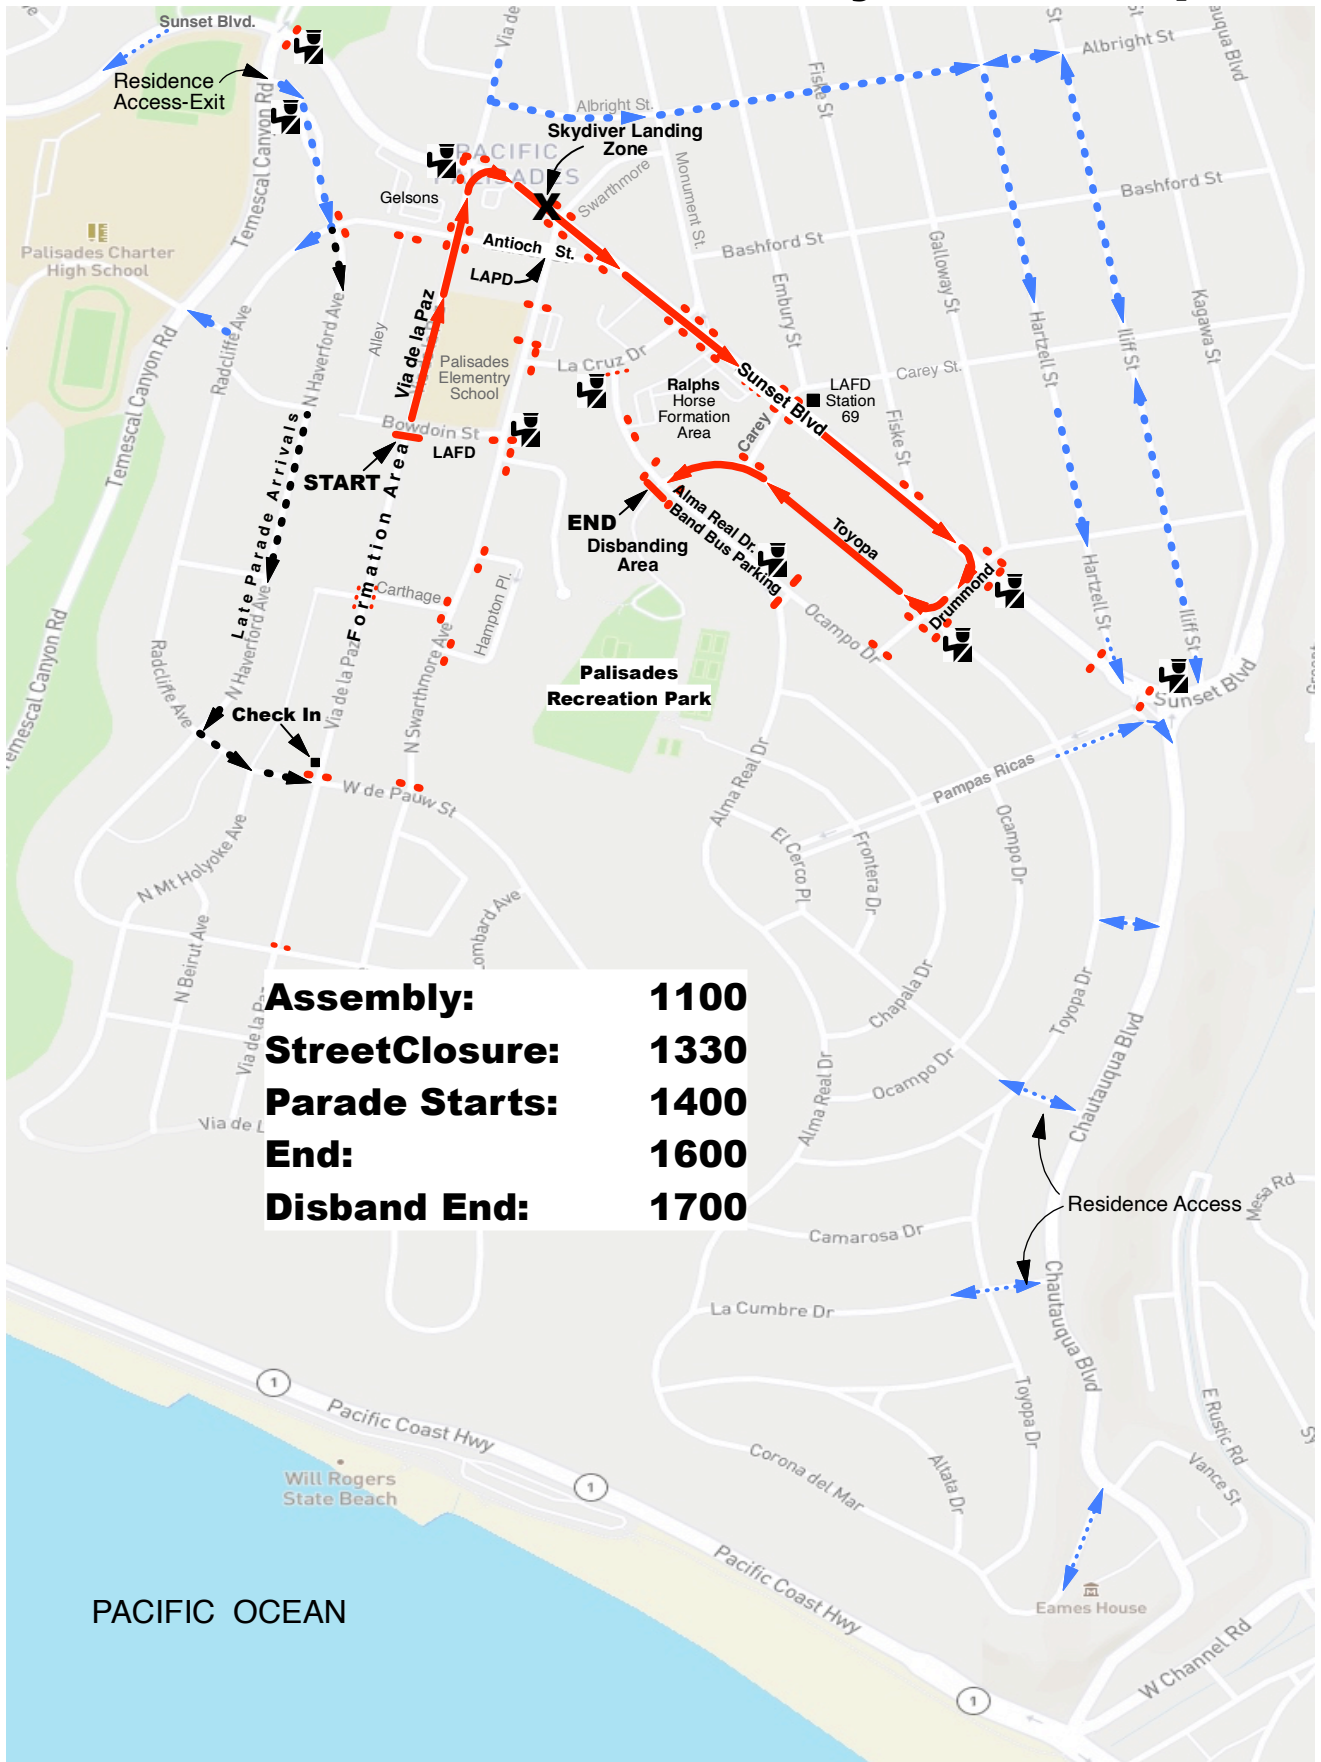

# Pacific Palisades 4th of July Parade Map

<b>Assembly:</b>	<b>1100</b>
<b>Street Closure:</b>	<b>1330</b>
<b>Parade Starts:</b>	<b>1400</b>
<b>End:</b>	<b>1600</b>
<b>Disband End:</b>	<b>1700</b>

- MAP LEGEND:**
- Parade Route:
  - Barricade Locations:
  - LADOT Officers:
  - Residence Access-Exit: